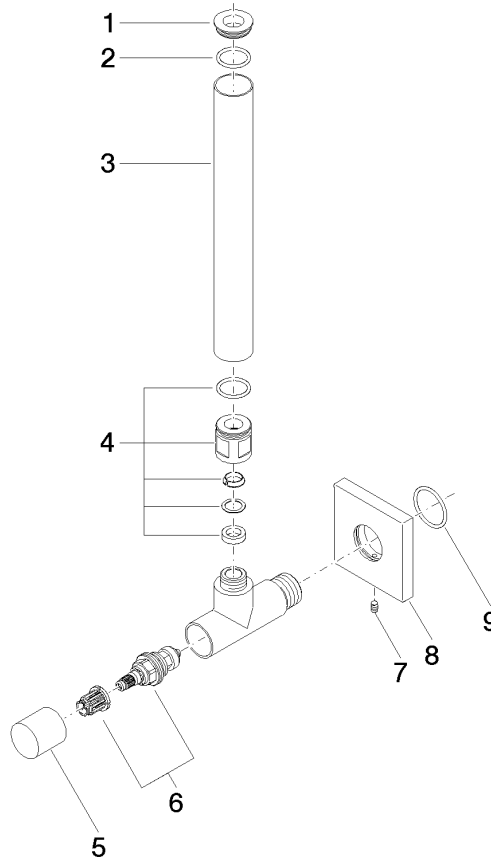

Angle valve - Chrome

IMO

22 901 782

- rosette 60 x 60 mm
- hose covering 200mm, for shortening
- 1/2" connection
- WRAS 2205004

Fits: IMO, MEM, CL.1

	Chrome	22 901 782-00
	Brushed Platinum	22 901 782-06
	Platinum	22 901 782-08
	Dark Chrome	22 901 782-19
	Brushed Durabronze (23kt Gold)	22 901 782-28
	Matte Black	22 901 782-33
	Brushed Champagne (22kt Gold)	22 901 782-46
	Champagne (22kt Gold)	22 901 782-47
	Brushed Chrome	22 901 782-93
	Brushed Dark Platinum	22 901 782-99

22 901 782

mm [inches]

Flow rate chart

Certificates

WRAS_2205004.

22 901 782

Parts for other finishes can be found here: Brushed Platinum

Spare parts list

No.	Item Number	Name	Quantity used	Delivery time
1	09 21 22 000-00	nipple	1	10
2	90 14 10 010 00 90	seal	1	2
3	09 28 22 020-00	pipe	1	10
4	04 24 04 220 01-00	threaded connector	1	10
5	09 20 22 001-00	handle	1	10
6	90 90 03 006 00 90	top	1	2
7	09 31 11 048 90	pin	1	2
8	09 27 78 042-00	rosette	1	10
9	09 14 10 112 90	seal	1	2