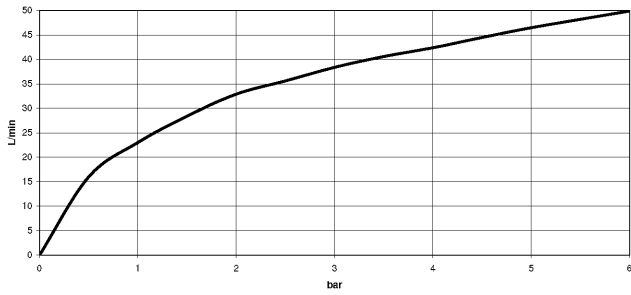

Angle valve - Chrome

IMO

22 901 782

- rosette 60 x 60 mm
- hose covering 200mm, for shortening
- 1/2" connection
- WRAS 2205004

Fits: IMO, MEM, CL.1

	Chrome	22 901 782-00
	Brushed Platinum	22 901 782-06
	Platinum	22 901 782-08
	Dark Chrome	22 901 782-19
	Brushed Durabronze (23kt Gold)	22 901 782-28
	Matte Black	22 901 782-33
	Brushed Champagne (22kt Gold)	22 901 782-46
	Champagne (22kt Gold)	22 901 782-47
	Brushed Chrome	22 901 782-93
	Brushed Dark Platinum	22 901 782-99

22 901 782

mm [inches]

Flow rate chart

Certificates

WRAS_2205004.

22 901 782

Parts for other finishes can be found here: Brushed Platinum

Spare parts list

No.	Item Number	Name	Quantity used	Delivery time
1	09 21 22 000-00	nipple	1	10
2	90 14 10 010 00 90	seal	1	2
3	09 28 22 020-00	pipe	1	10
4	04 24 04 220 01-00	threaded connector	1	10
5	09 20 22 001-00	handle	1	10
6	90 90 03 006 00 90	top	1	2
7	09 31 11 048 90	pin	1	2
8	09 27 78 042-00	rosette	1	10
9	09 14 10 112 90	seal	1	2