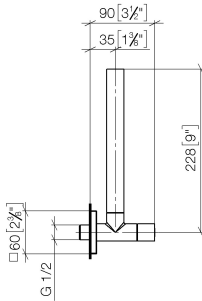

Angle valve - Chrome

IMO

22 901 782

- rosette 60 x 60 mm
- hose covering 200mm, for shortening
- 1/2" connection
- WRAS 2205004

Fits: IMO, MEM, CL.1

	Chrome	22 901 782-00
	Brushed Platinum	22 901 782-06
	Platinum	22 901 782-08
	Dark Chrome	22 901 782-19
	Brushed Durabronze (23kt Gold)	22 901 782-28
	Matte Black	22 901 782-33
	Brushed Champagne (22kt Gold)	22 901 782-46
	Champagne (22kt Gold)	22 901 782-47
	Brushed Chrome	22 901 782-93
	Brushed Dark Platinum	22 901 782-99

22 901 782

mm [inches]

Flow rate chart

Certificates

WRAS_2205004.

22 901 782

Parts for other finishes can be found here: Brushed Platinum

Spare parts list

No.	Item Number	Name	Quantity used	Delivery time
1	09 21 22 000-00	nipple	1	10
2	90 14 10 010 00 90	seal	1	2
3	09 28 22 020-00	pipe	1	10
4	04 24 04 220 01-00	threaded connector	1	10
5	09 20 22 001-00	handle	1	10
6	90 90 03 006 00 90	top	1	2
7	09 31 11 048 90	pin	1	2
8	09 27 78 042-00	rosette	1	10
9	09 14 10 112 90	seal	1	2